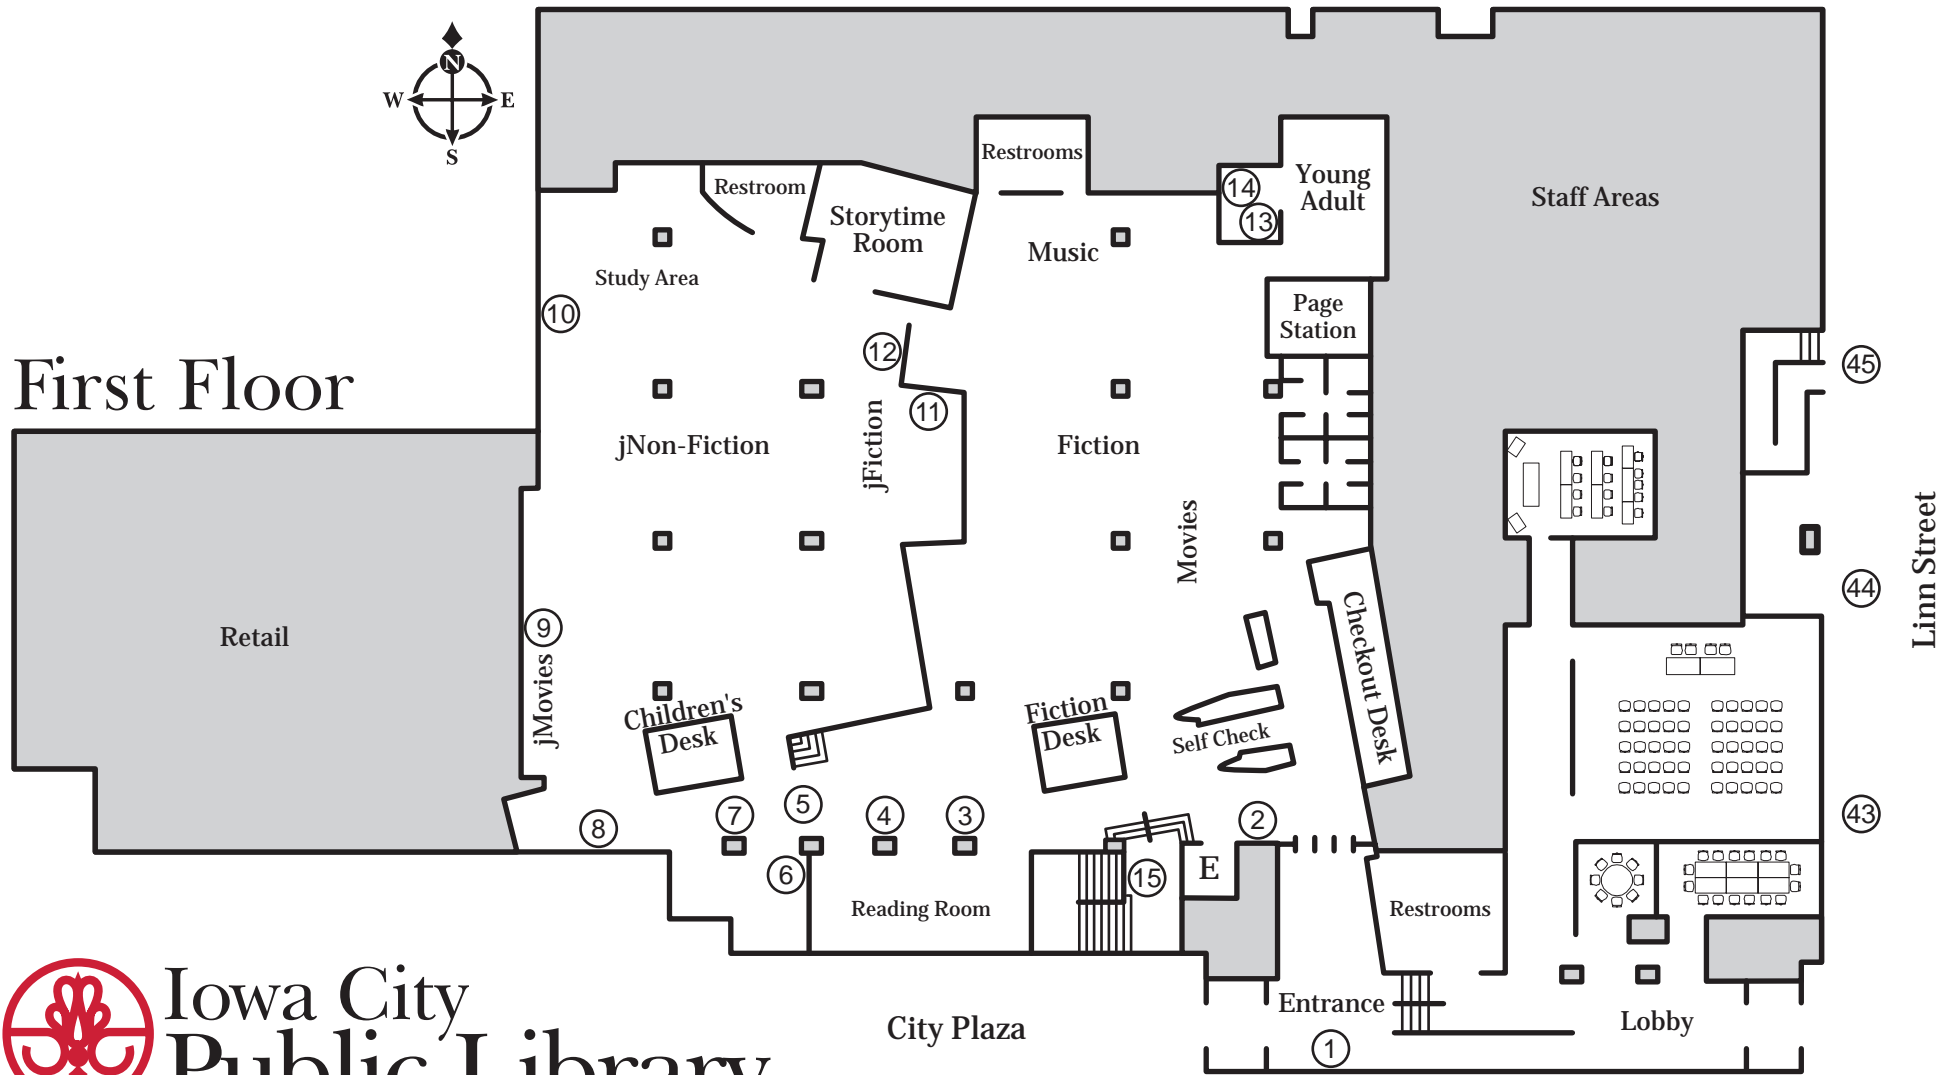

# Guide to the Iowa City Public Library Permanent Art Collection

123 South Linn • Iowa City, Iowa 52240-1820

319-356-5200 • [www.icpl.org](http://www.icpl.org)