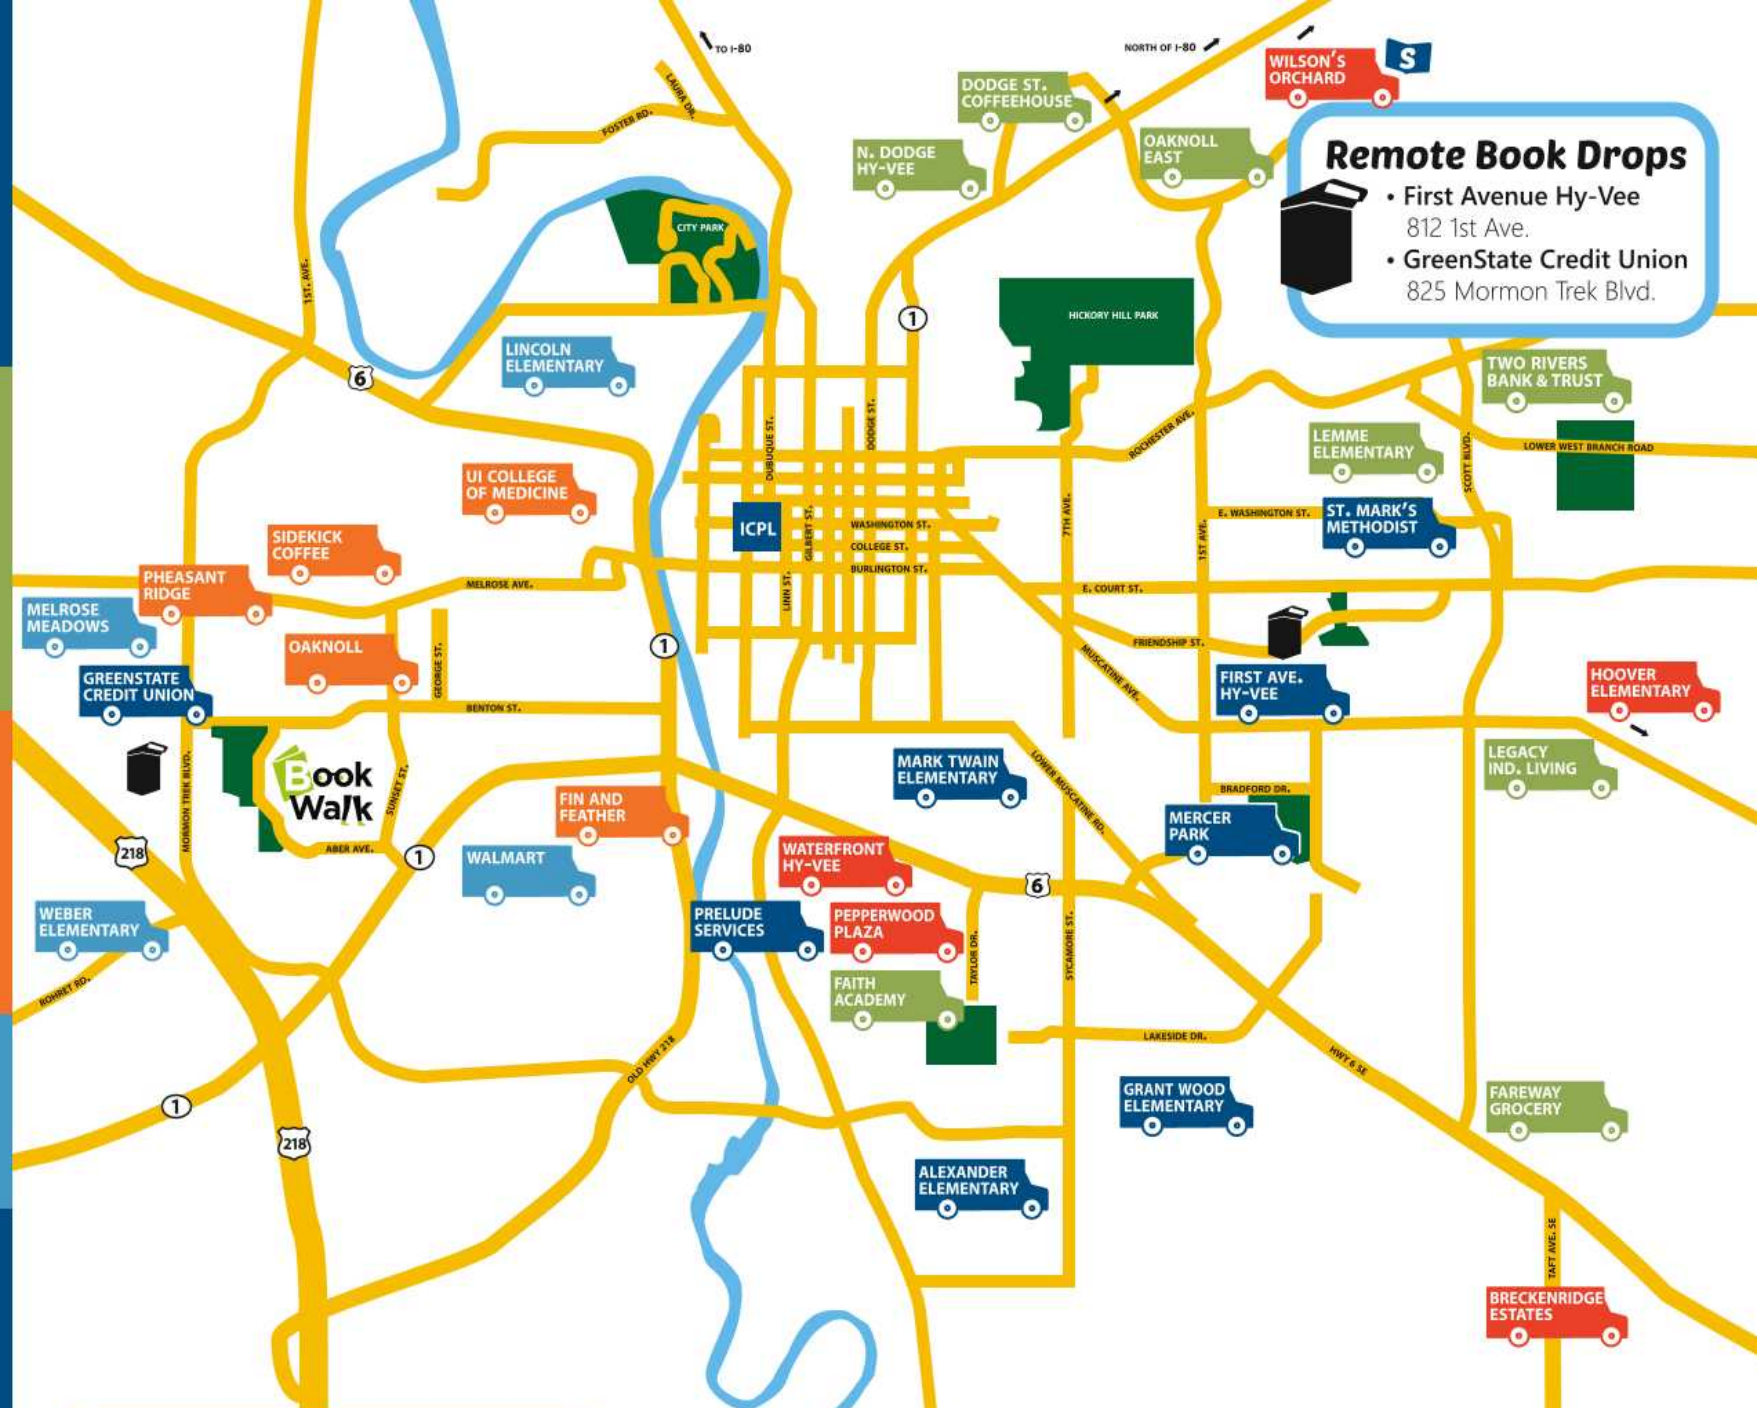

- 9:00-9:30 Dodge Street Coffeehouse
- 9:45-10:15 Oaknoll East
- 10:30-11:00 Two Rivers Bank & Trust
- 11:15-12:00 North Dodge Hy-Vee
- 1:30-2:00 Faith Academy
- 2:15-2:45 Fareway Grocery, Commerce Drive
- 3:00-3:30 Legacy Independent Living
- 3:45-4:30 Lemme Elementary

Wednesday

- 1:30-2:00 Walmart
- 2:30-3:00 Melrose Meadows
- 3:15-3:45 Weber Elementary
- 4:10-4:30 Lincoln Elementary

Thursday

- 9:00-9:30 Prelude Behavioral Services
- 9:45-10:15 Mercer Park
- 10:30-11:00 St Mark's United Methodist Church
- 11:15-12:00 First Avenue Hy-Vee
- 2:15-3:00 Twain Elementary
- 3:15-3:45 Grant Wood Elementary
- 4:00-4:30 Alexander Elementary
- 5:00-5:30 GreenState Credit Union

Friday

- 10:30-11:30 *Third Friday of the Month
Wilson's Orchard, Storytime
from 10:30-11:00 
- 1:00-1:45 Pepperwood Plaza
- 2:00-2:45 Waterfront Hy-Vee
- 3:15-3:45 Hoover Elementary
- 4:00-4:30 *First Friday of the Month
Breckenridge Estates

Remote Book Drops

-  First Avenue Hy-Vee
812 1st Ave.
-  GreenState Credit Union
825 Mormon Trek Blvd.

All stops are open to the public!

 BookWalk is an interactive way for readers of all ages to enjoy a story and the outdoors at Willow Creek Park!