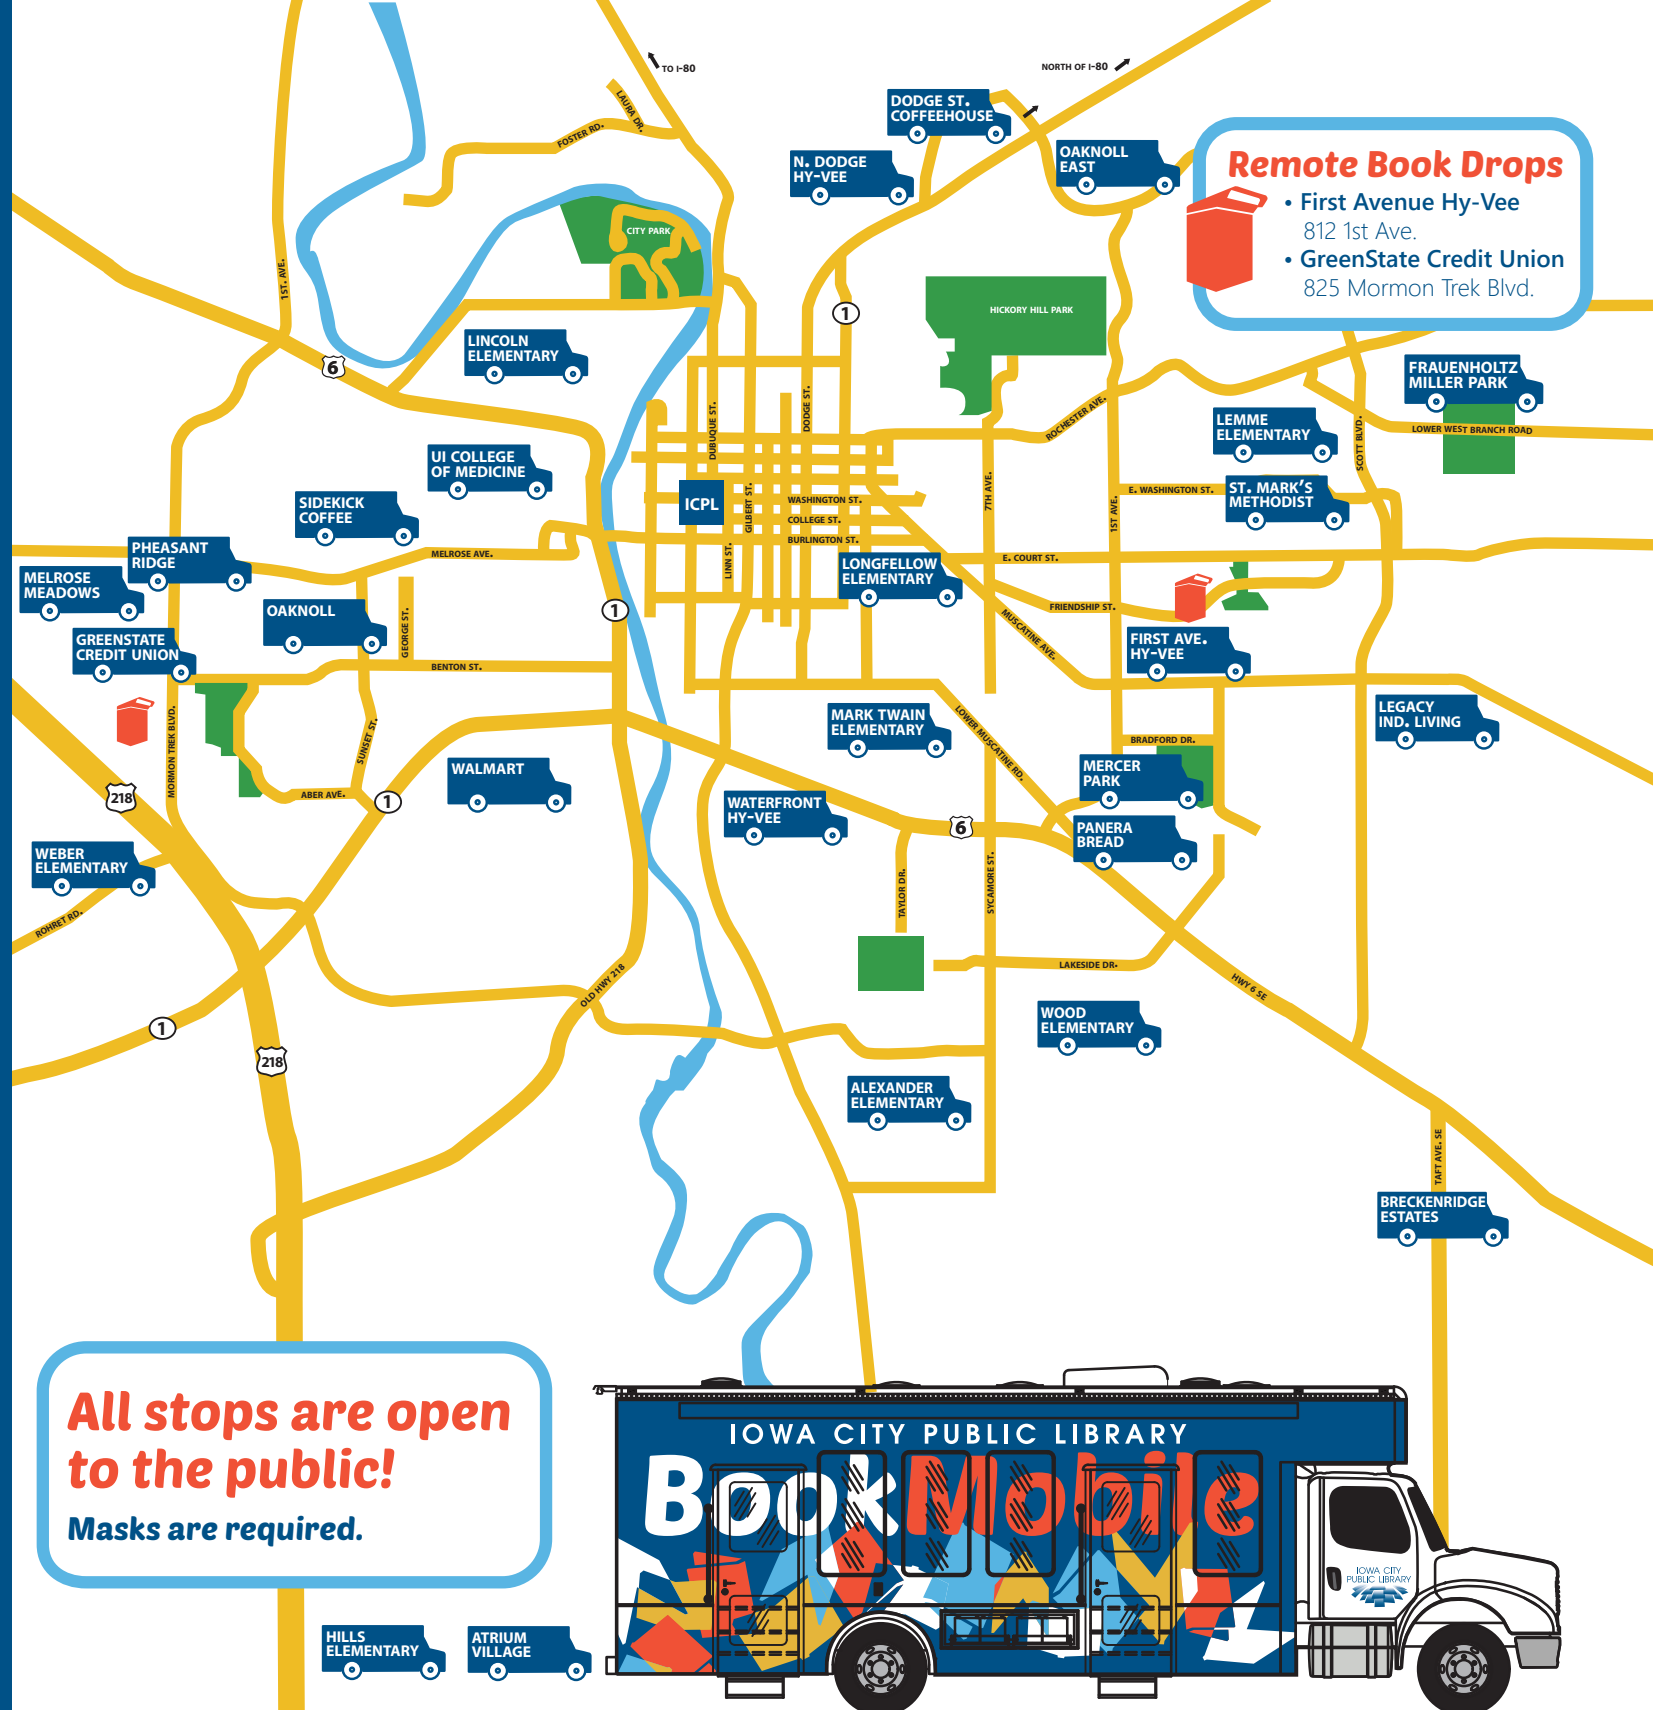

Jan. 3 - May 20, 2022 Schedule

All stops are open to the public.
Masks and social distancing are required.

Monday

- 9:00-9:45 Dodge Street Coffeehouse
- 10:00-10:45 St. Mark's United Methodist Church
- 11:00-12:00 North Dodge Hy-Vee
- 1:30-2:30 Frauentholtz-Miller Park
- 2:45-3:15 Legacy Independent Living
- 3:30-4:30 Lemme Elementary

Wednesday

- 1:30-2:00 Oaknoll East
- 2:30-3:00 Sidekick Coffee & Books
- 3:15-3:45 Weber Elementary
- 4:10-4:30 Lincoln Elementary

Thursday

- 9:00-10:00 Panera Bread, Sycamore St.
- 10:15-11:00 Mercer Park
- 11:15-12:00 First Avenue Hy-Vee
- 2:15-2:45 Longfellow Elementary
- 3:00-3:30 Grant Wood Elementary
- 3:45-4:30 Twain Elementary
- 5:00-5:30 GreenState Credit Union, Mormon Trek Blvd.

Friday

- 1:00-1:45 Walmart
- 2:00-2:45 Waterfront Hy-Vee
- 3:15-3:45 Breckenridge Estates
- 4:00-4:30 Alexander Elementary

Services will be unavailable in observance of January 17 (Martin Luther King Day) and May 30 (Memorial Day).

Remote Book Drops

- First Avenue Hy-Vee
812 1st Ave.
- GreenState Credit Union
825 Mormon Trek Blvd.

All stops are open to the public!
Masks are required.